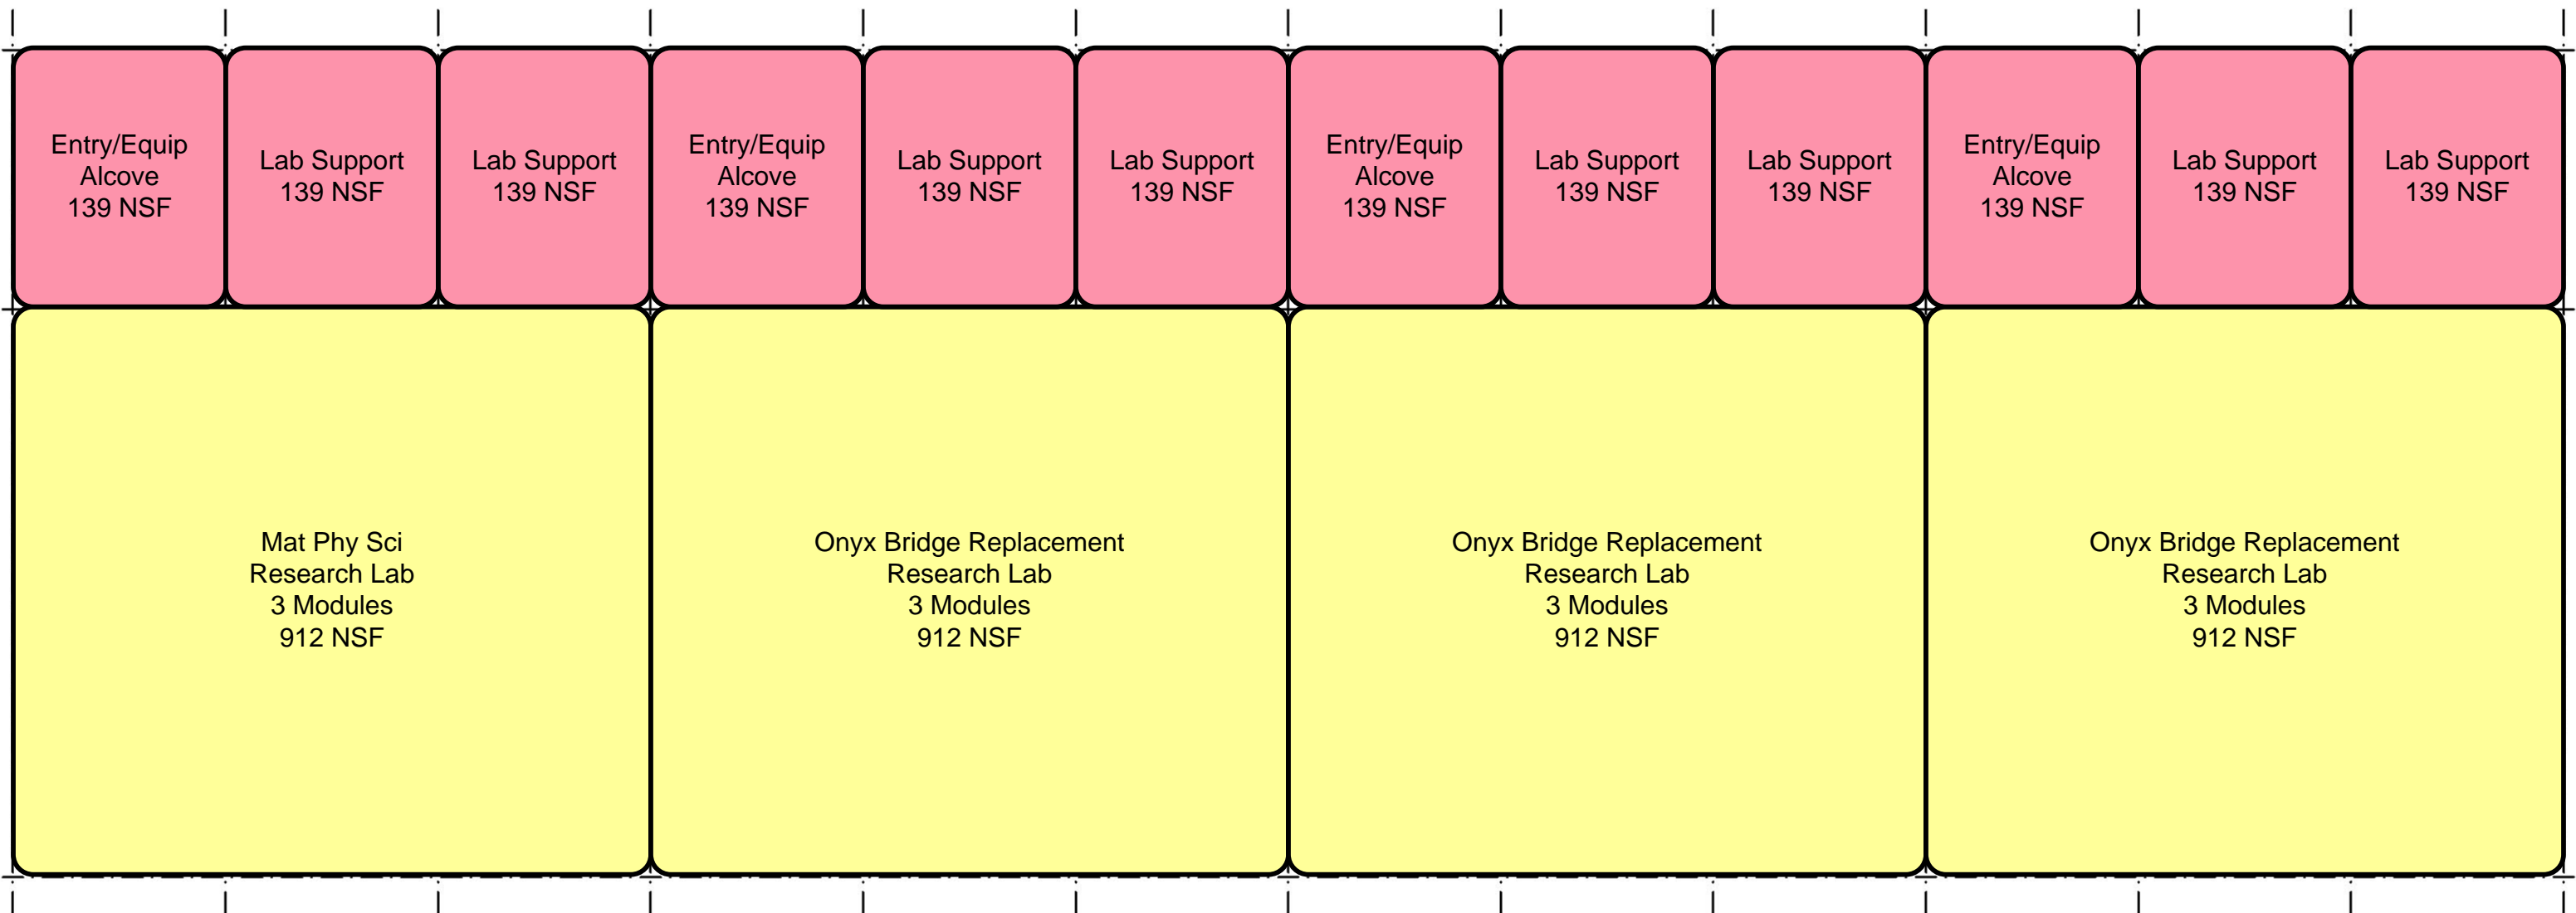

Cognitive Neuroscience Lab Cluster #1

28'-6" x 10'-8" MODULE (13'-0" SUPPORT ZONE)

Cognitive Neuroscience Lab Cluster #2

28'-6" x 10'-8" MODULE (13'-0" SUPPORT ZONE)

Cognitive Neuroscience Lab Cluster #3

28'-6" x 10'-8" MODULE (13'-0" SUPPORT ZONE)

**Cognitive Neuroscience Lab
Shared Space**

28'-6" x 10'-8" MODULE (13'-0" SUPPORT ZONE)

12 Module Bench Lab Cluster

28'-6" x 10'-8" MODULE (13'-0" SUPPORT ZONE)

12 Module Bench Lab Cluster

28'-6" x 10'-8" MODULE (13'-0" SUPPORT ZONE)

12 Module Bench Lab Cluster

28'-6" x 10'-8" MODULE (13'-0" SUPPORT ZONE)

12 Module Bench Lab Cluster

28'-6" x 10'-8" MODULE (13'-0" SUPPORT ZONE)

12 Module Bench Lab Cluster

28'-6" x 10'-8" MODULE (13'-0" SUPPORT ZONE)

12 Module Bench Lab Cluster

28'-6" x 10'-8" MODULE (13'-0" SUPPORT ZONE)

6 Module Bench Lab Cluster

28'-6" x 10'-8" MODULE (13'-0" SUPPORT ZONE)