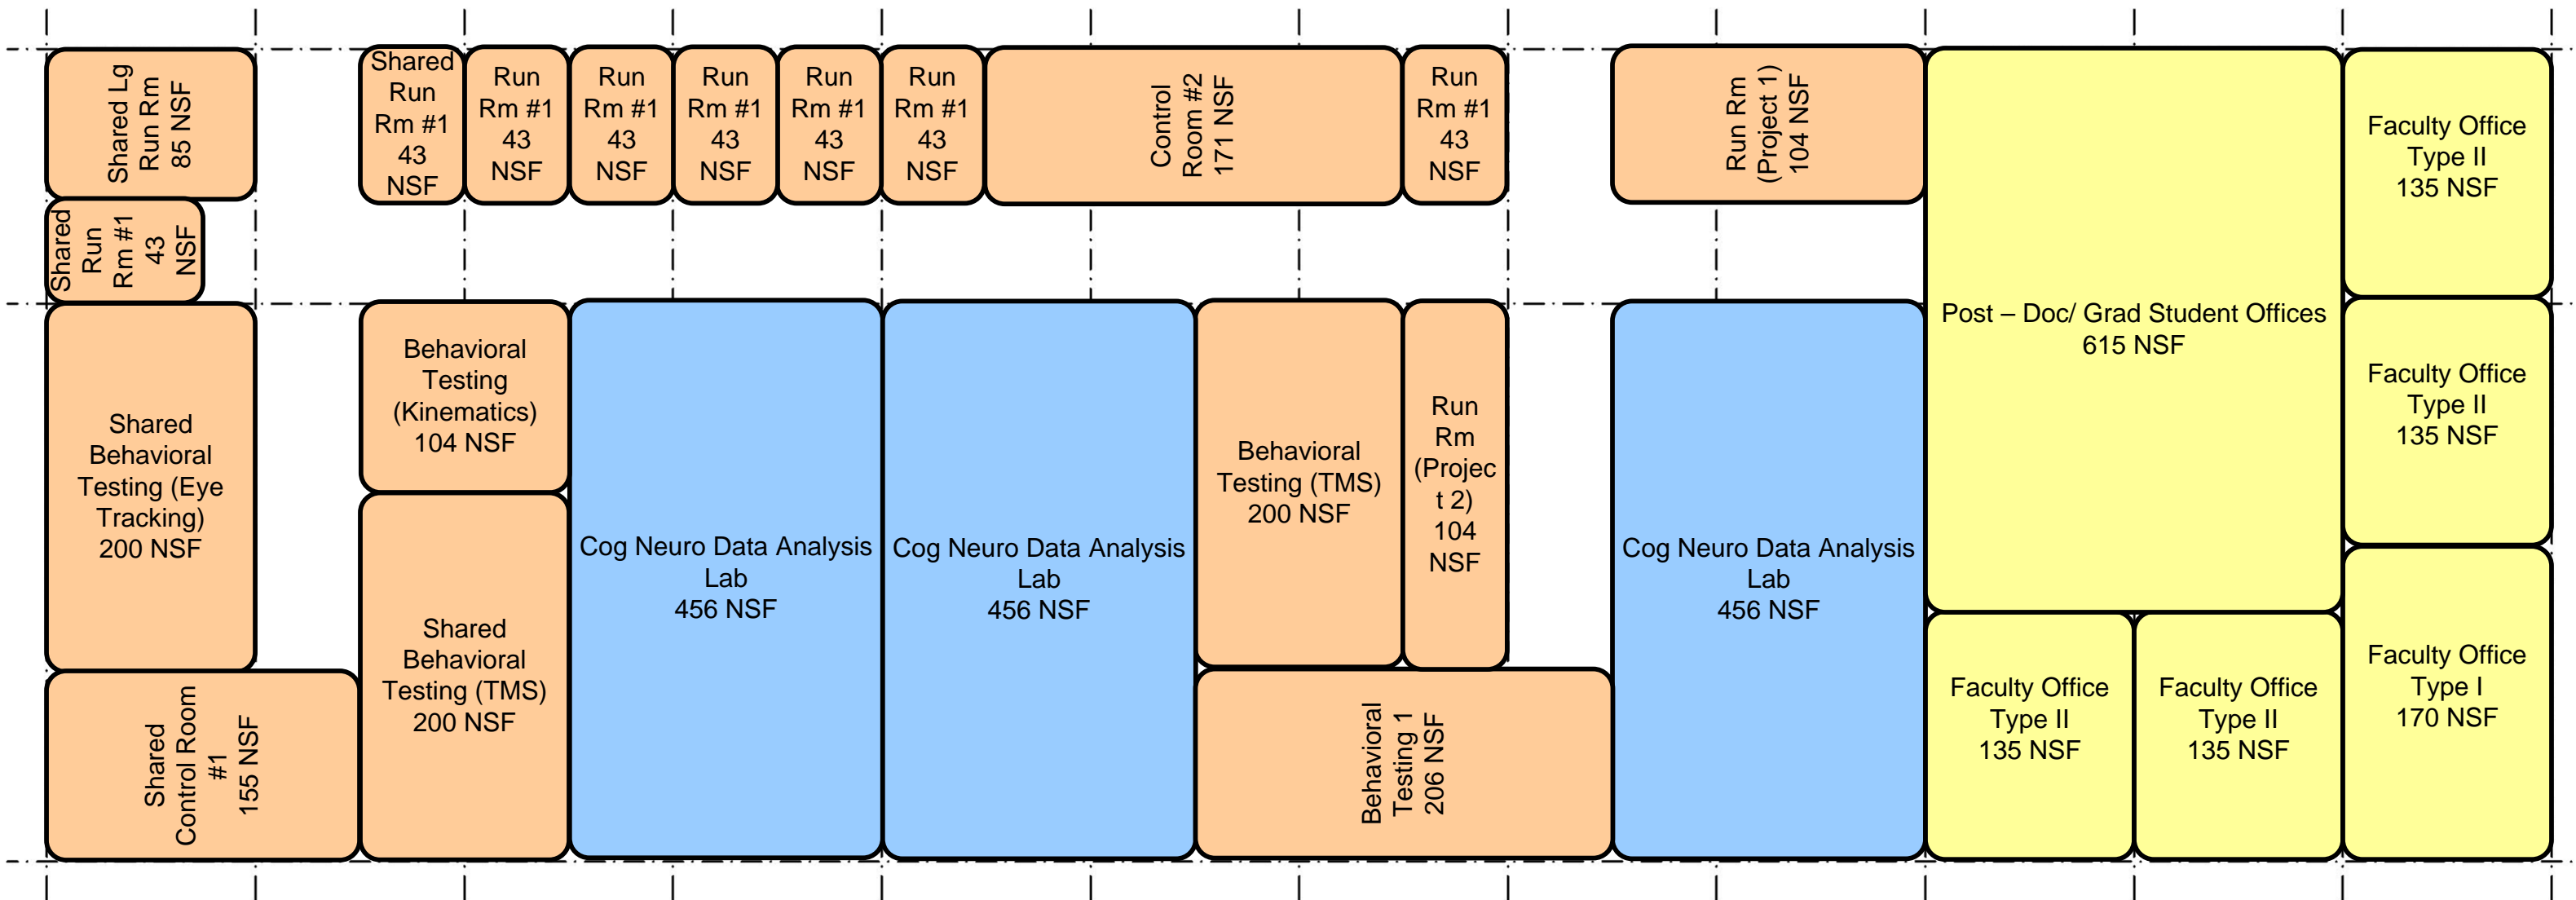

Cognitive Neuroscience Lab Cluster #1

28'-6" x 10'-8" MODULE (13'-0" SUPPORT ZONE)

Cognitive Neuroscience Lab Cluster #2

28'-6" x 10'-8" MODULE (13'-0" SUPPORT ZONE)

Cognitive Neuroscience Lab Cluster #3

28'-6" x 10'-8" MODULE (13'-0" SUPPORT ZONE)

**Cognitive Neuroscience Lab
Shared Space**

28'-6" x 10'-8" MODULE (13'-0" SUPPORT ZONE)

12 Module Bench Lab Cluster

28'-6" x 10'-8" MODULE (13'-0" SUPPORT ZONE)

12 Module Bench Lab Cluster

28'-6" x 10'-8" MODULE (13'-0" SUPPORT ZONE)

12 Module Bench Lab Cluster

28'-6" x 10'-8" MODULE (13'-0" SUPPORT ZONE)

12 Module Bench Lab Cluster

28'-6" x 10'-8" MODULE (13'-0" SUPPORT ZONE)

12 Module Bench Lab Cluster

28'-6" x 10'-8" MODULE (13'-0" SUPPORT ZONE)

12 Module Bench Lab Cluster

28'-6" x 10'-8" MODULE (13'-0" SUPPORT ZONE)

6 Module Bench Lab Cluster

28'-6" x 10'-8" MODULE (13'-0" SUPPORT ZONE)