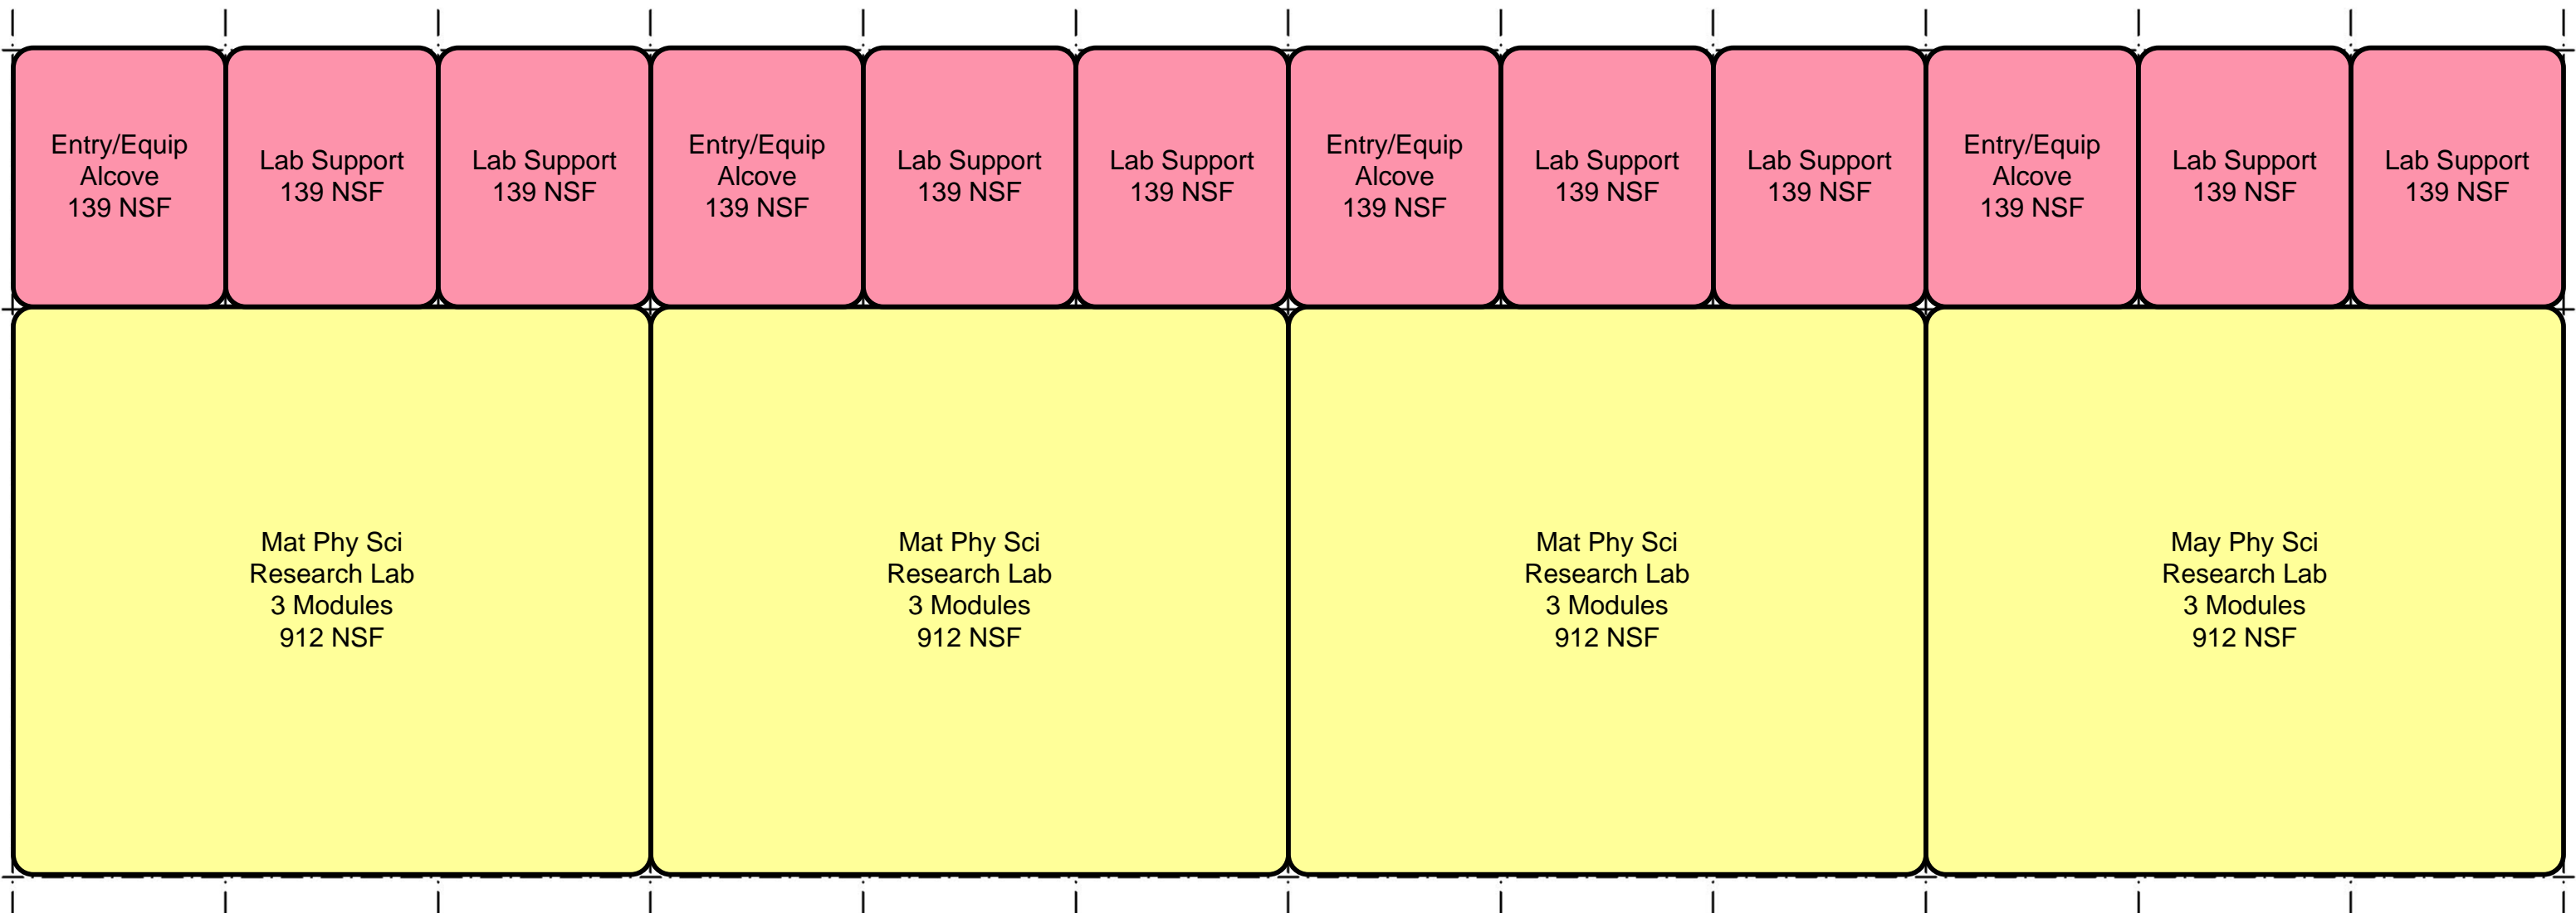

Cognitive Neuroscience Lab Cluster #1

28'-6" x 10'-8" MODULE (13'-0" SUPPORT ZONE)

Cognitive Neuroscience Lab Cluster #2

28'-6" x 10'-8" MODULE (13'-0" SUPPORT ZONE)

Cognitive Neuroscience Lab Cluster #3

28'-6" x 10'-8" MODULE (13'-0" SUPPORT ZONE)

**Cognitive Neuroscience Lab
Shared Space**

28'-6" x 10'-8" MODULE (13'-0" SUPPORT ZONE)

12 Module Bench Lab Cluster

28'-6" x 10'-8" MODULE (13'-0" SUPPORT ZONE)

12 Module Bench Lab Cluster

28'-6" x 10'-8" MODULE (13'-0" SUPPORT ZONE)

12 Module Bench Lab Cluster

28'-6" x 10'-8" MODULE (13'-0" SUPPORT ZONE)

12 Module Bench Lab Cluster

28'-6" x 10'-8" MODULE (13'-0" SUPPORT ZONE)

12 Module Bench Lab Cluster

28'-6" x 10'-8" MODULE (13'-0" SUPPORT ZONE)

12 Module Bench Lab Cluster

28'-6" x 10'-8" MODULE (13'-0" SUPPORT ZONE)

6 Module Bench Lab Cluster

28'-6" x 10'-8" MODULE (13'-0" SUPPORT ZONE)