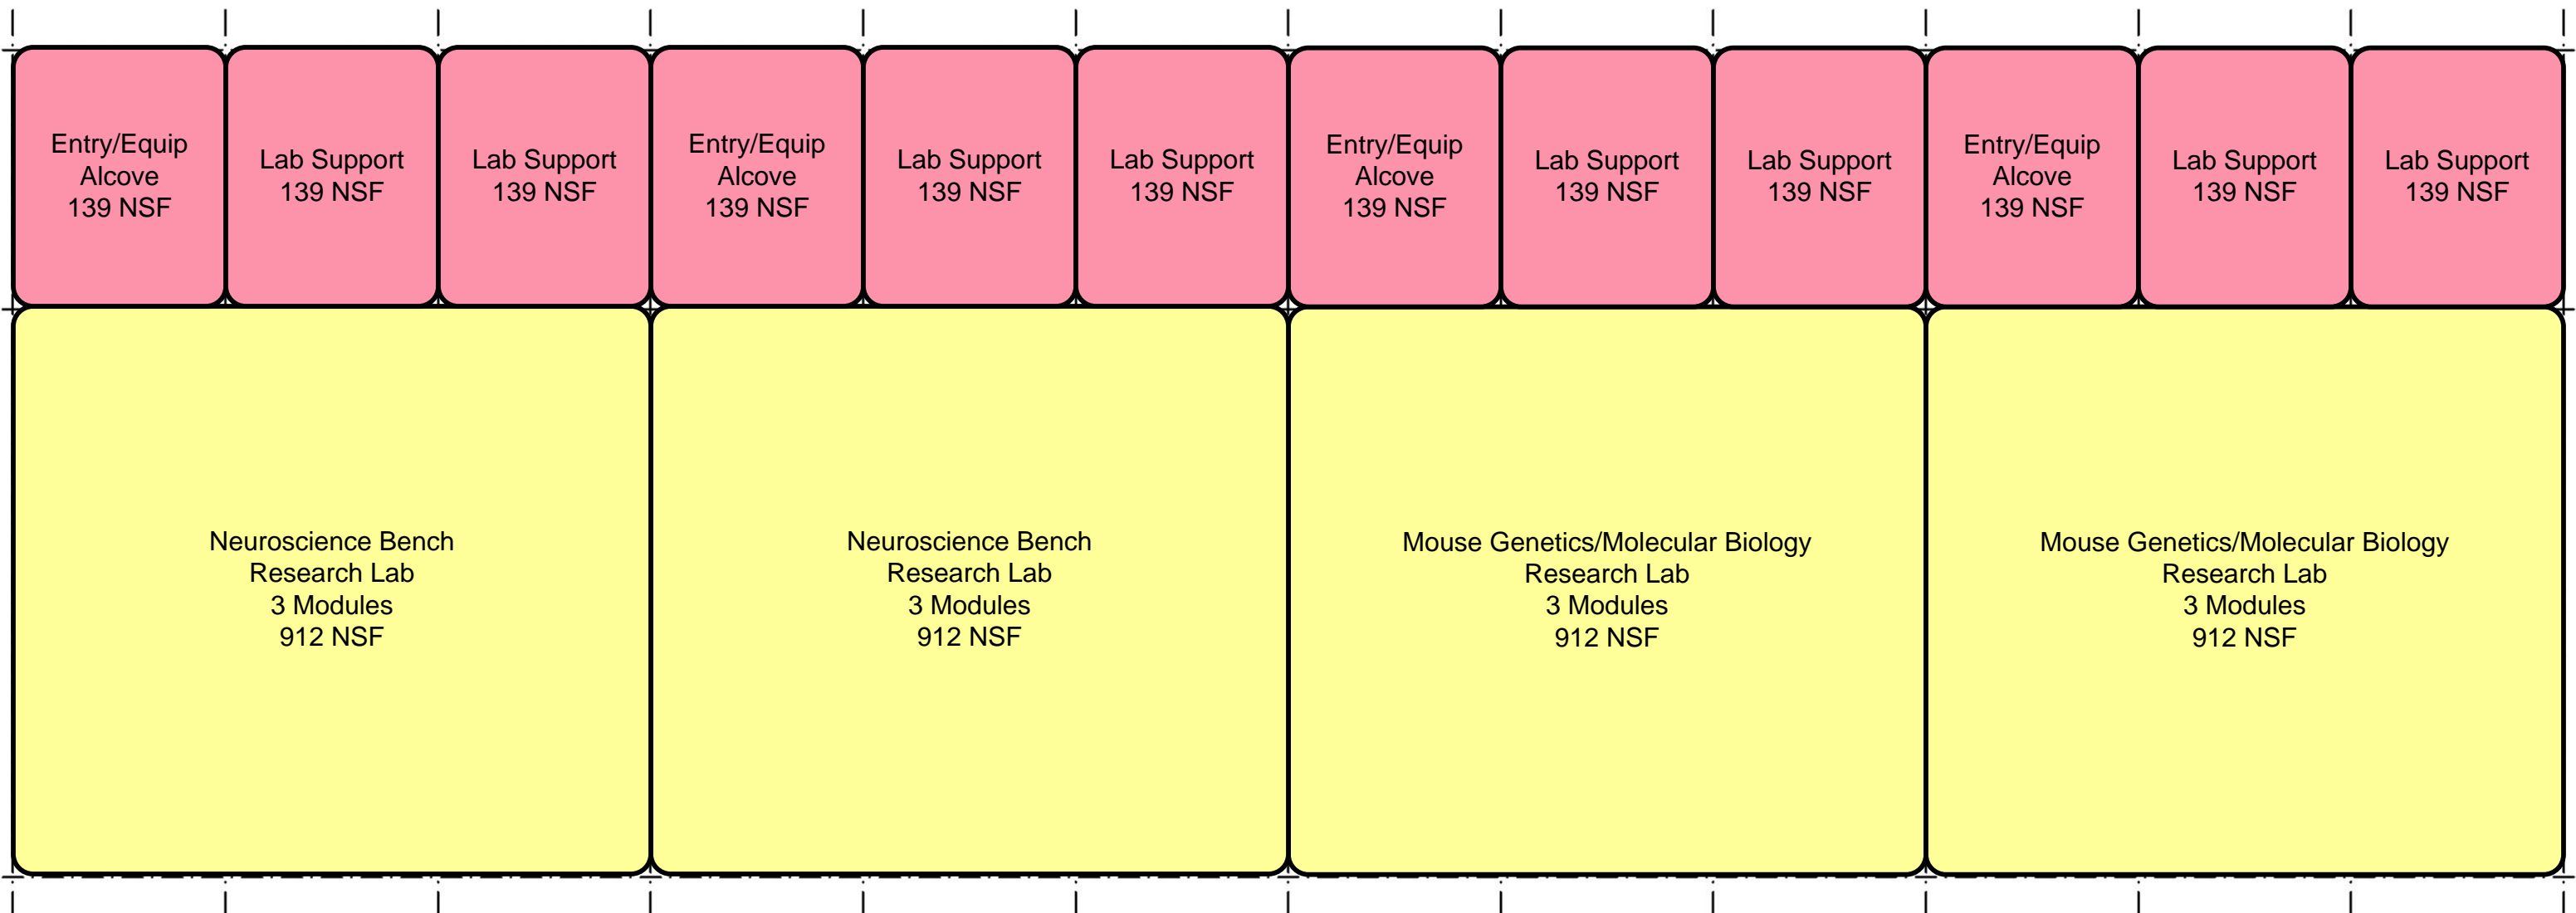

**Cognitive Neuroscience Lab
Shared Space**

28'-6" x 10'-8" MODULE (13'-0" SUPPORT ZONE)

12 Module Bench Lab Cluster

28'-6" x 10'-8" MODULE (13'-0" SUPPORT ZONE)

12 Module Bench Lab Cluster

28'-6" x 10'-8" MODULE (13'-0" SUPPORT ZONE)

12 Module Bench Lab Cluster

28'-6" x 10'-8" MODULE (13'-0" SUPPORT ZONE)

12 Module Bench Lab Cluster

28'-6" x 10'-8" MODULE (13'-0" SUPPORT ZONE)

12 Module Bench Lab Cluster

28'-6" x 10'-8" MODULE (13'-0" SUPPORT ZONE)

12 Module Bench Lab Cluster

28'-6" x 10'-8" MODULE (13'-0" SUPPORT ZONE)

6 Module Bench Lab Cluster

28'-6" x 10'-8" MODULE (13'-0" SUPPORT ZONE)