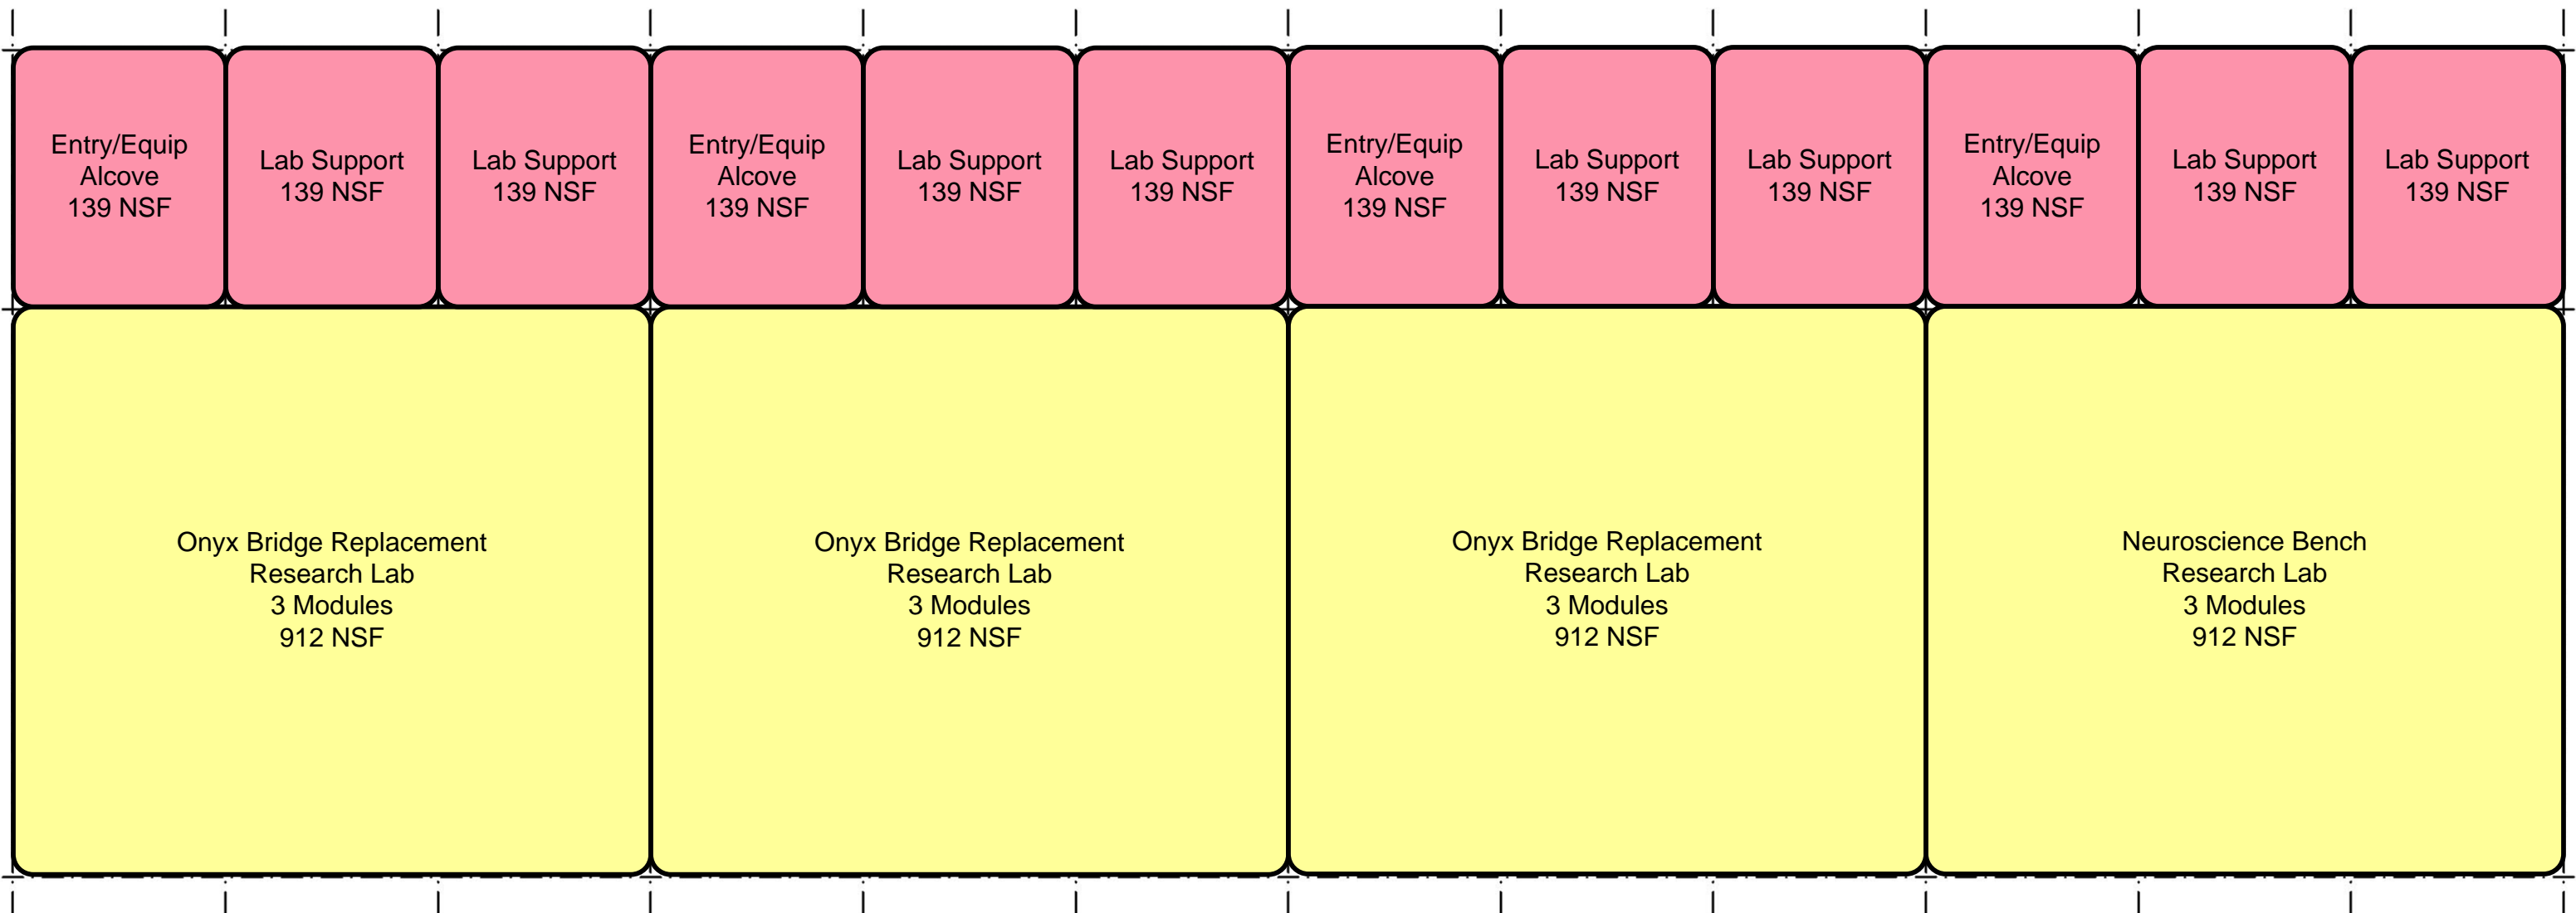

Cognitive Neuroscience Lab Cluster #1

28'-6" x 10'-8" MODULE (13'-0" SUPPORT ZONE)

Cognitive Neuroscience Lab Cluster #2

28'-6" x 10'-8" MODULE (13'-0" SUPPORT ZONE)

Cognitive Neuroscience Lab Cluster #3

28'-6" x 10'-8" MODULE (13'-0" SUPPORT ZONE)

**Cognitive Neuroscience Lab
Shared Space**

28'-6" x 10'-8" MODULE (13'-0" SUPPORT ZONE)

12 Module Bench Lab Cluster

28'-6" x 10'-8" MODULE (13'-0" SUPPORT ZONE)

12 Module Bench Lab Cluster

28'-6" x 10'-8" MODULE (13'-0" SUPPORT ZONE)

12 Module Bench Lab Cluster

28'-6" x 10'-8" MODULE (13'-0" SUPPORT ZONE)

12 Module Bench Lab Cluster

28'-6" x 10'-8" MODULE (13'-0" SUPPORT ZONE)

12 Module Bench Lab Cluster

28'-6" x 10'-8" MODULE (13'-0" SUPPORT ZONE)

12 Module Bench Lab Cluster

28'-6" x 10'-8" MODULE (13'-0" SUPPORT ZONE)

6 Module Bench Lab Cluster

28'-6" x 10'-8" MODULE (13'-0" SUPPORT ZONE)