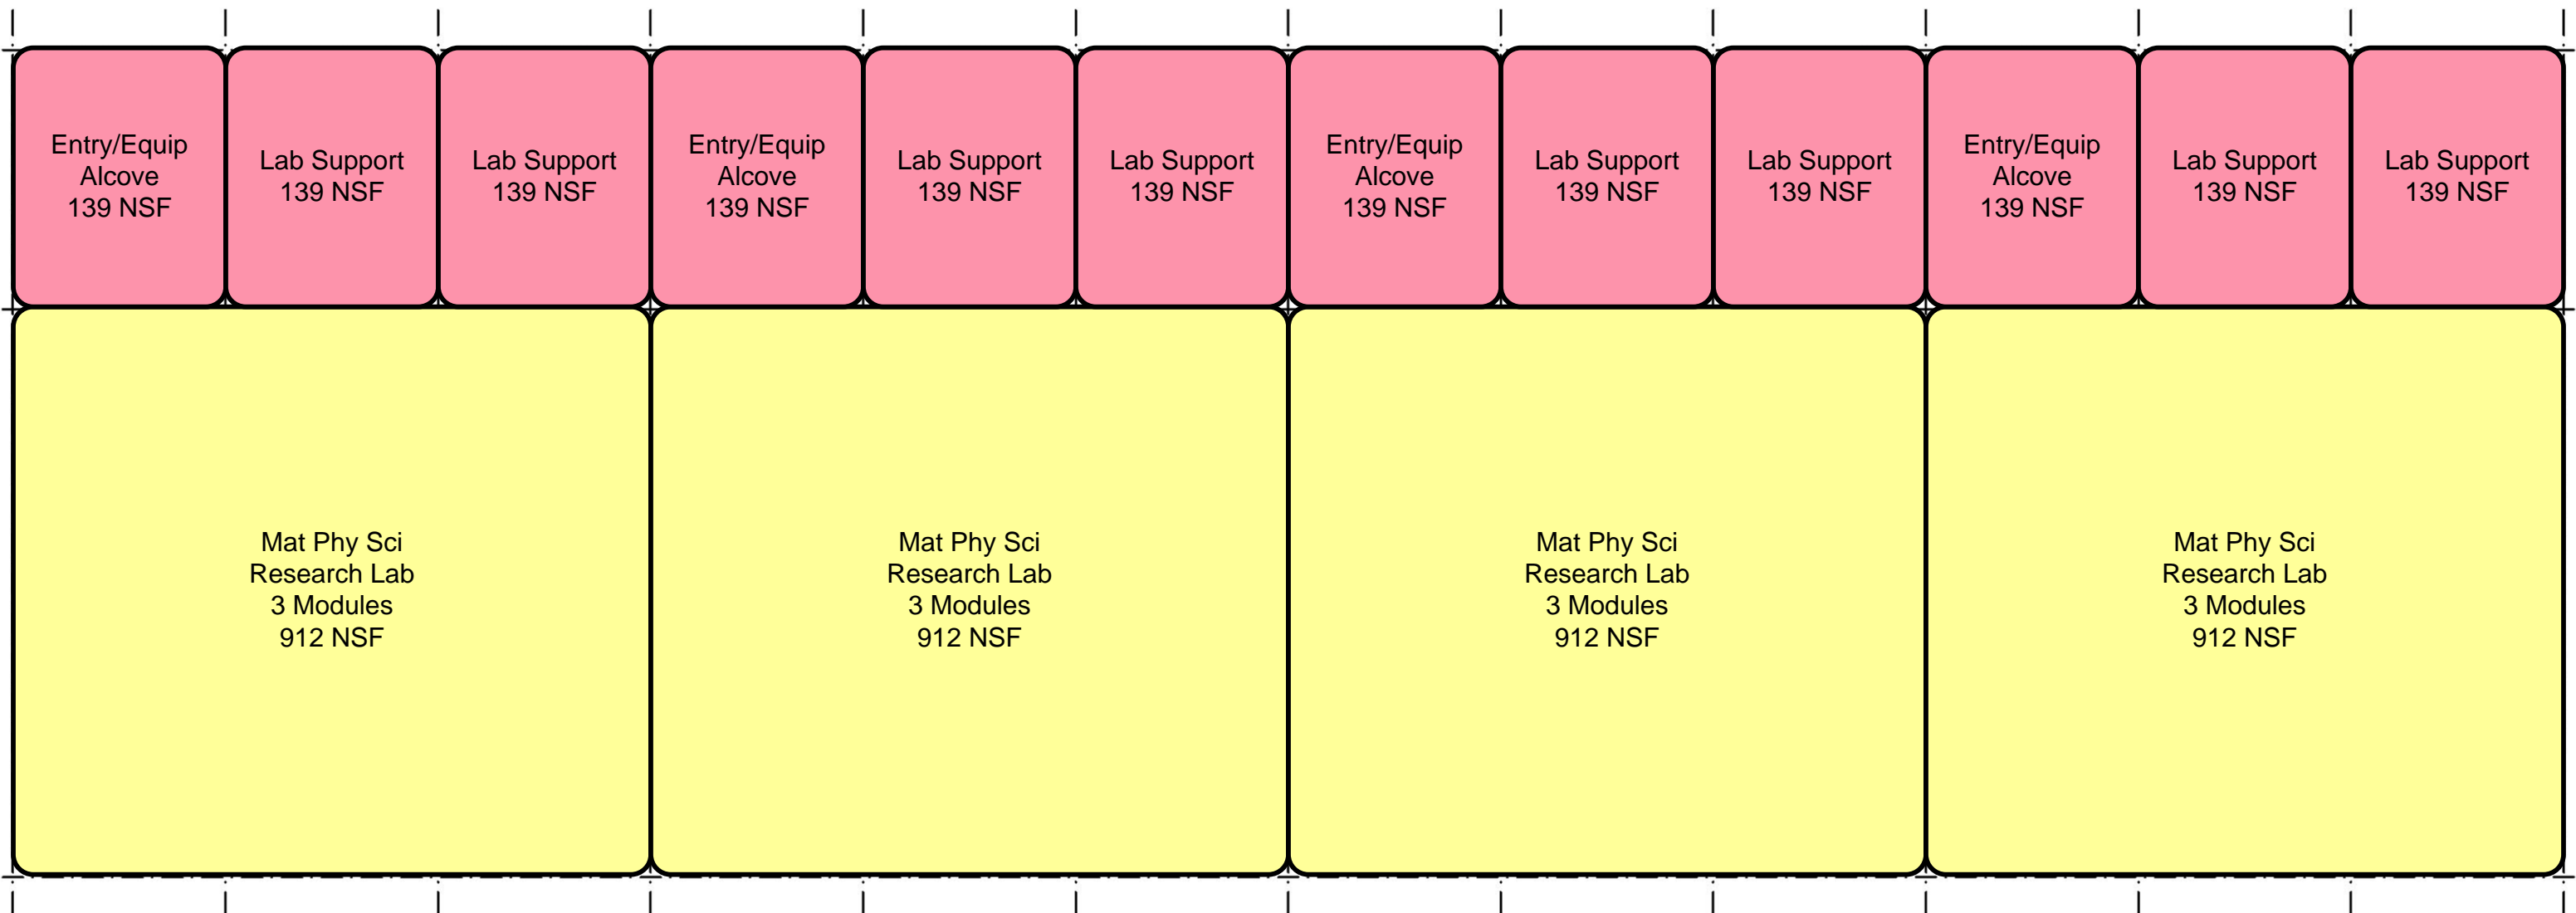

Cognitive Neuroscience Lab Cluster #1

28'-6" x 10'-8" MODULE (13'-0" SUPPORT ZONE)

Cognitive Neuroscience Lab Cluster #2

28'-6" x 10'-8" MODULE (13'-0" SUPPORT ZONE)

Cognitive Neuroscience Lab Cluster #3

28'-6" x 10'-8" MODULE (13'-0" SUPPORT ZONE)

**Cognitive Neuroscience Lab
Shared Space**

28'-6" x 10'-8" MODULE (13'-0" SUPPORT ZONE)

12 Module Bench Lab Cluster

28'-6" x 10'-8" MODULE (13'-0" SUPPORT ZONE)

12 Module Bench Lab Cluster

28'-6" x 10'-8" MODULE (13'-0" SUPPORT ZONE)

12 Module Bench Lab Cluster

28'-6" x 10'-8" MODULE (13'-0" SUPPORT ZONE)

12 Module Bench Lab Cluster

28'-6" x 10'-8" MODULE (13'-0" SUPPORT ZONE)

12 Module Bench Lab Cluster

28'-6" x 10'-8" MODULE (13'-0" SUPPORT ZONE)

12 Module Bench Lab Cluster

28'-6" x 10'-8" MODULE (13'-0" SUPPORT ZONE)

6 Module Bench Lab Cluster

28'-6" x 10'-8" MODULE (13'-0" SUPPORT ZONE)