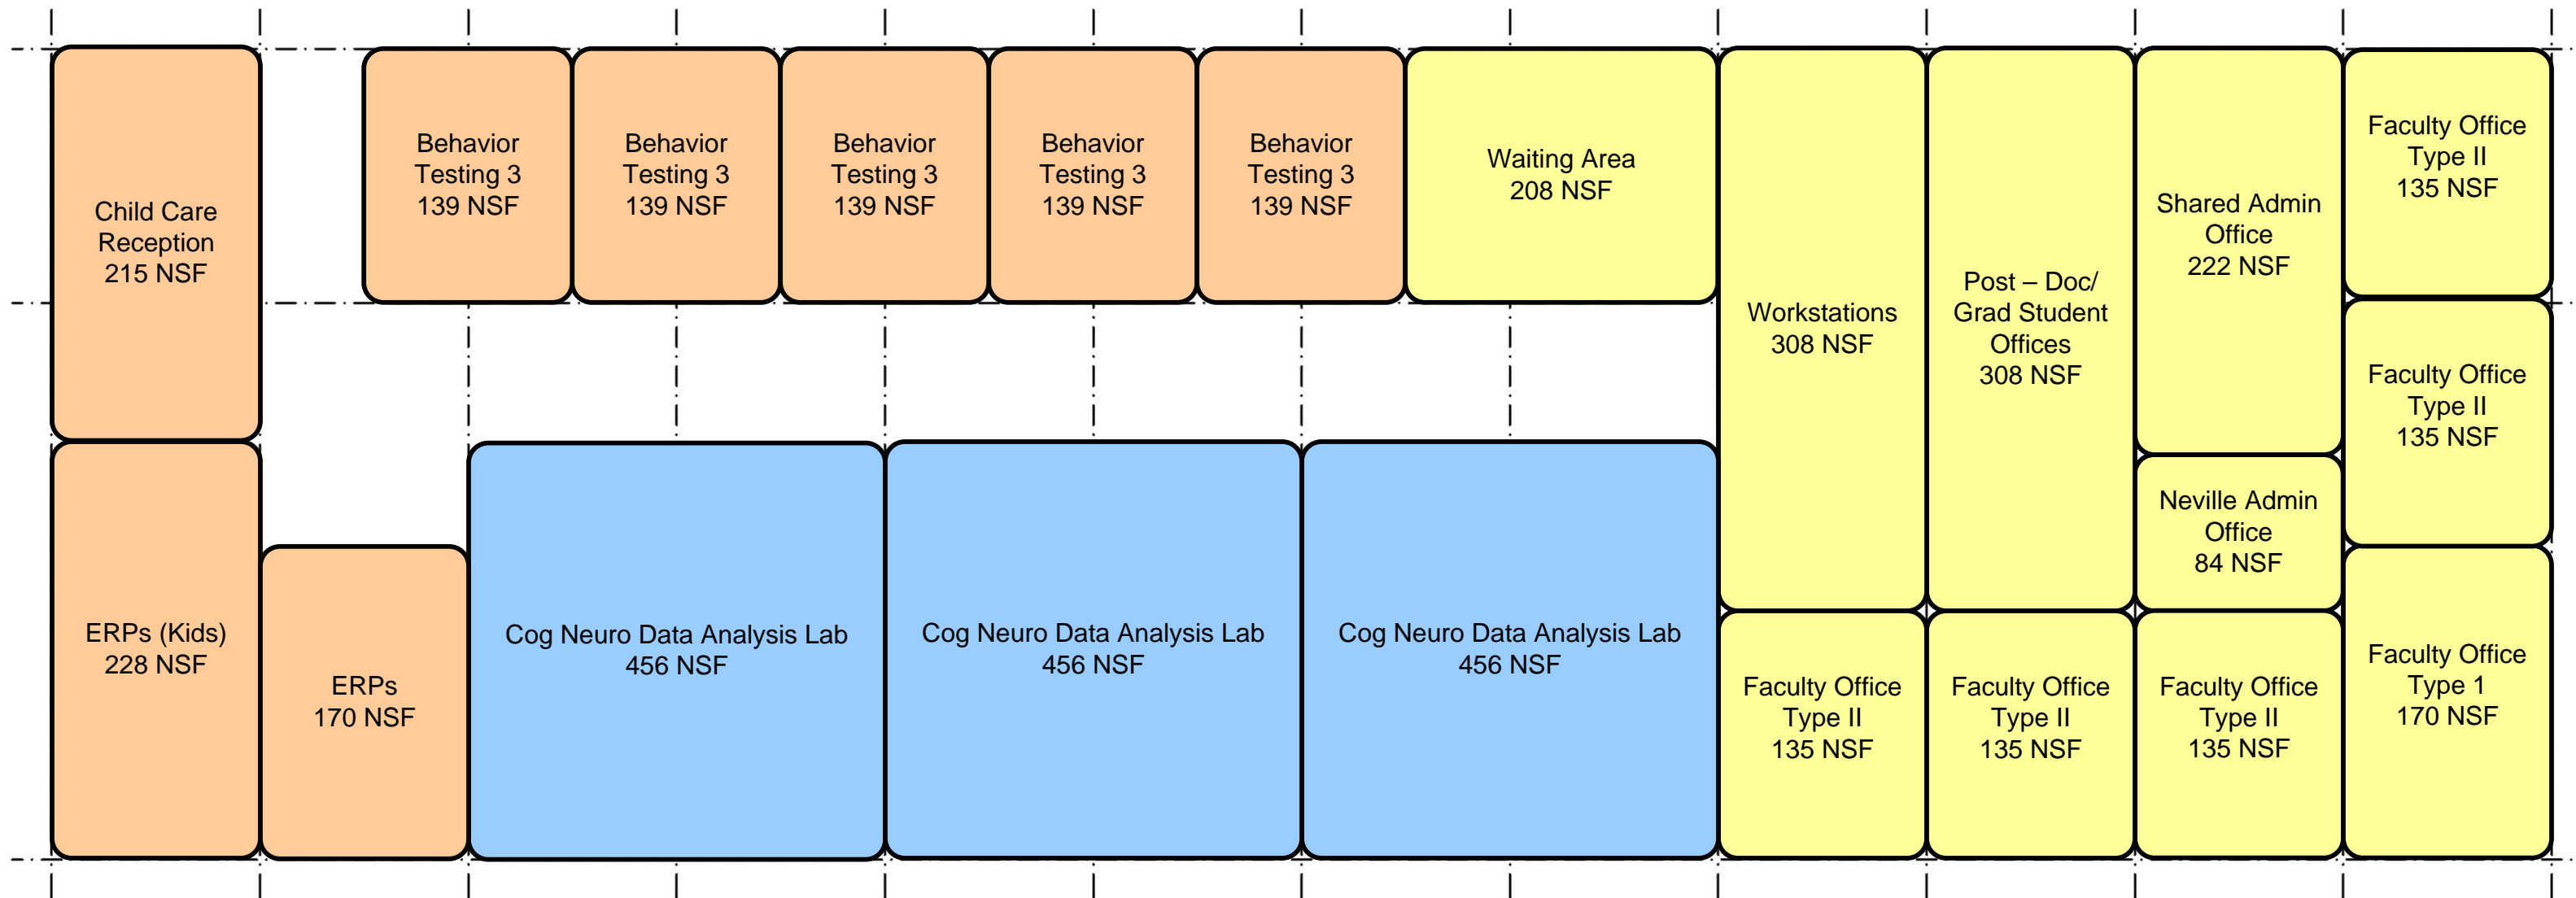

Cognitive Neuroscience Lab Cluster #1

28'-6" x 10'-8" MODULE (13'-0" SUPPORT ZONE)

Cognitive Neuroscience Lab Cluster #2

28'-6" x 10'-8" MODULE (13'-0" SUPPORT ZONE)

Cognitive Neuroscience Lab Cluster #3

28'-6" x 10'-8" MODULE (13'-0" SUPPORT ZONE)

**Cognitive Neuroscience Lab
Shared Space**

28'-6" x 10'-8" MODULE (13'-0" SUPPORT ZONE)

12 Module Bench Lab Cluster

28'-6" x 10'-8" MODULE (13'-0" SUPPORT ZONE)

12 Module Bench Lab Cluster

28'-6" x 10'-8" MODULE (13'-0" SUPPORT ZONE)

12 Module Bench Lab Cluster

28'-6" x 10'-8" MODULE (13'-0" SUPPORT ZONE)

12 Module Bench Lab Cluster

28'-6" x 10'-8" MODULE (13'-0" SUPPORT ZONE)

12 Module Bench Lab Cluster

28'-6" x 10'-8" MODULE (13'-0" SUPPORT ZONE)

12 Module Bench Lab Cluster

28'-6" x 10'-8" MODULE (13'-0" SUPPORT ZONE)

6 Module Bench Lab Cluster

28'-6" x 10'-8" MODULE (13'-0" SUPPORT ZONE)