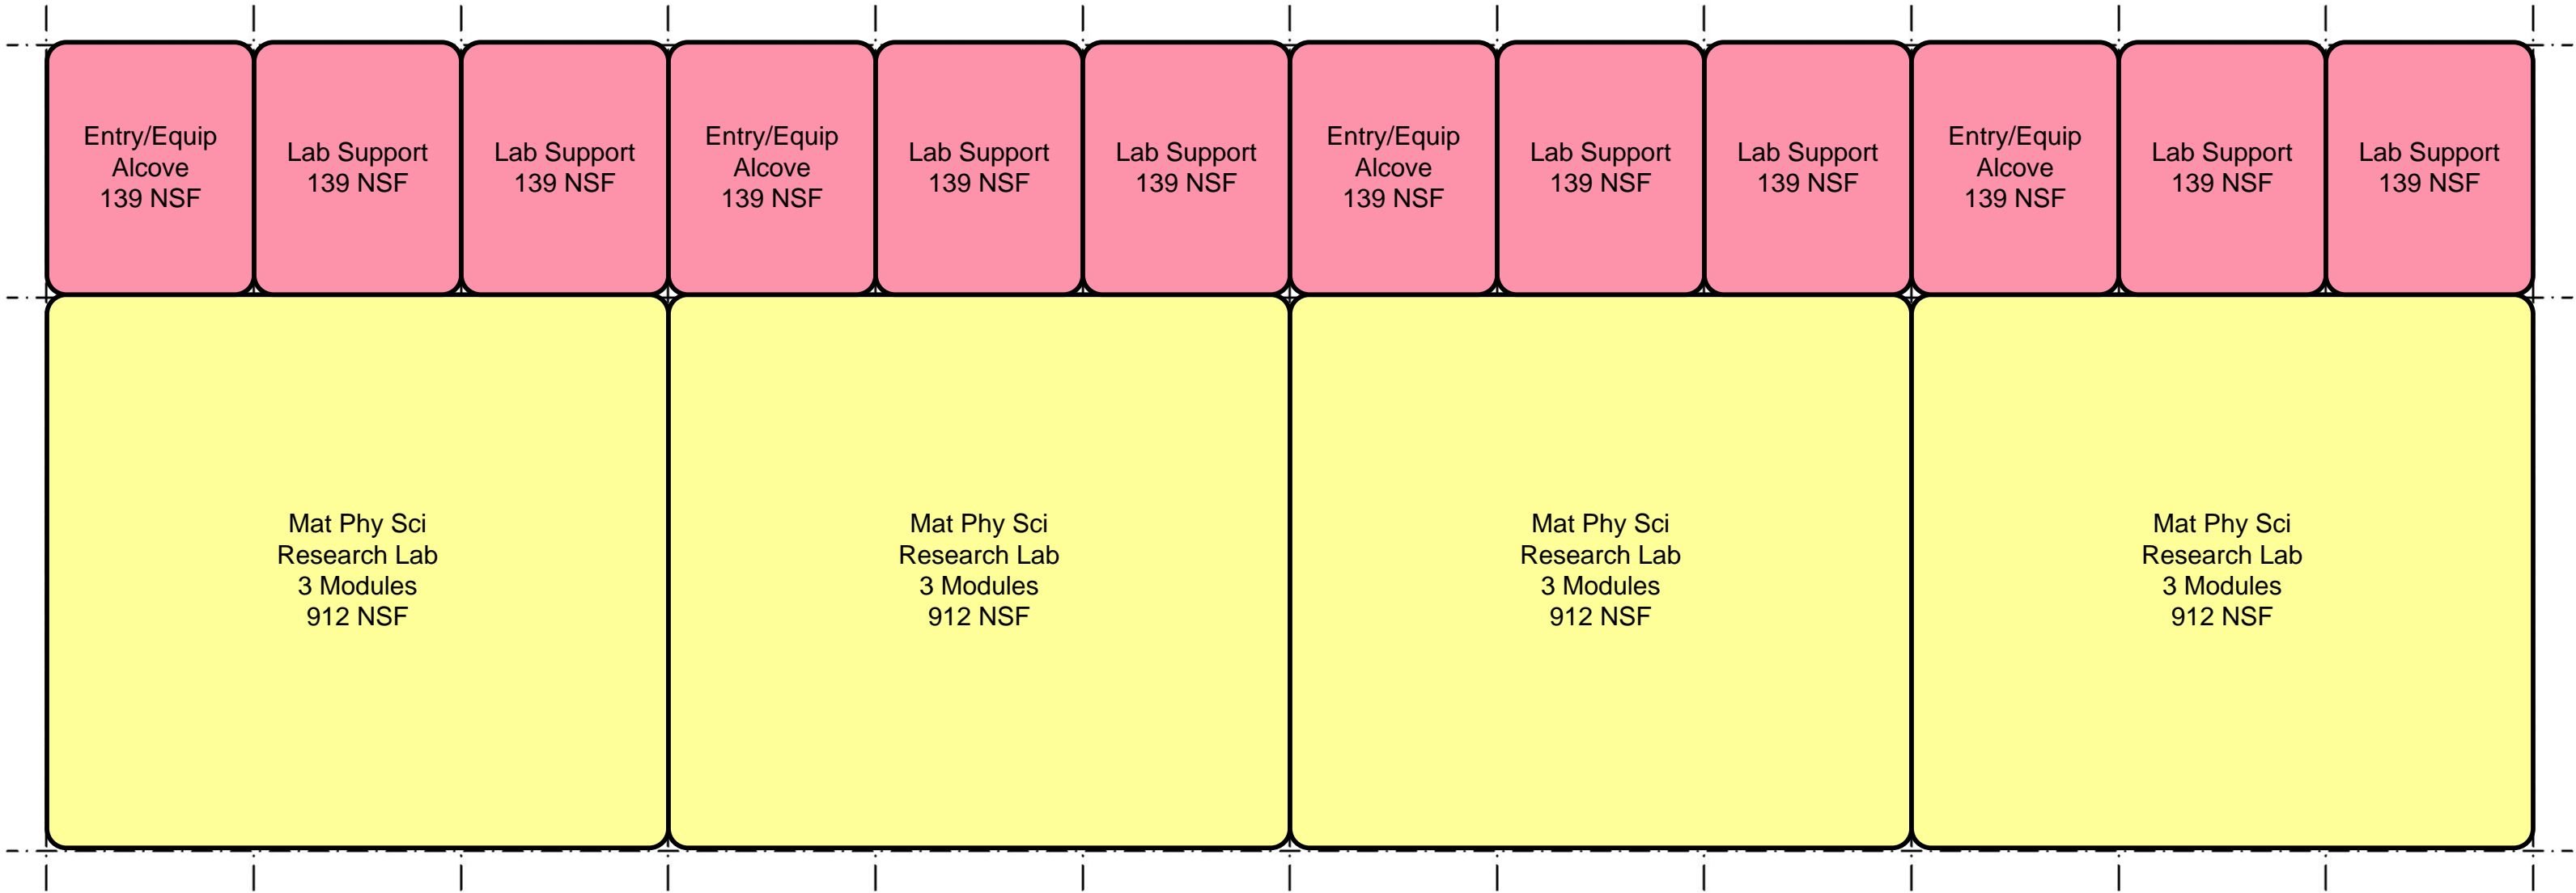

Cognitive Neuroscience Lab Cluster #1

28'-6" x 10'-8" MODULE (13'-0" SUPPORT ZONE)

Cognitive Neuroscience Lab Cluster #2

28'-6" x 10'-8" MODULE (13'-0" SUPPORT ZONE)

Cognitive Neuroscience Lab Cluster #3

28'-6" x 10'-8" MODULE (13'-0" SUPPORT ZONE)

**Cognitive Neuroscience Lab
Shared Space**

28'-6" x 10'-8" MODULE (13'-0" SUPPORT ZONE)

12 Module Bench Lab Cluster

28'-6" x 10'-8" MODULE (13'-0" SUPPORT ZONE)

12 Module Bench Lab Cluster

28'-6" x 10'-8" MODULE (13'-0" SUPPORT ZONE)

12 Module Bench Lab Cluster

28'-6" x 10'-8" MODULE (13'-0" SUPPORT ZONE)

12 Module Bench Lab Cluster

28'-6" x 10'-8" MODULE (13'-0" SUPPORT ZONE)

12 Module Bench Lab Cluster

28'-6" x 10'-8" MODULE (13'-0" SUPPORT ZONE)

12 Module Bench Lab Cluster

28'-6" x 10'-8" MODULE (13'-0" SUPPORT ZONE)

6 Module Bench Lab Cluster

28'-6" x 10'-8" MODULE (13'-0" SUPPORT ZONE)